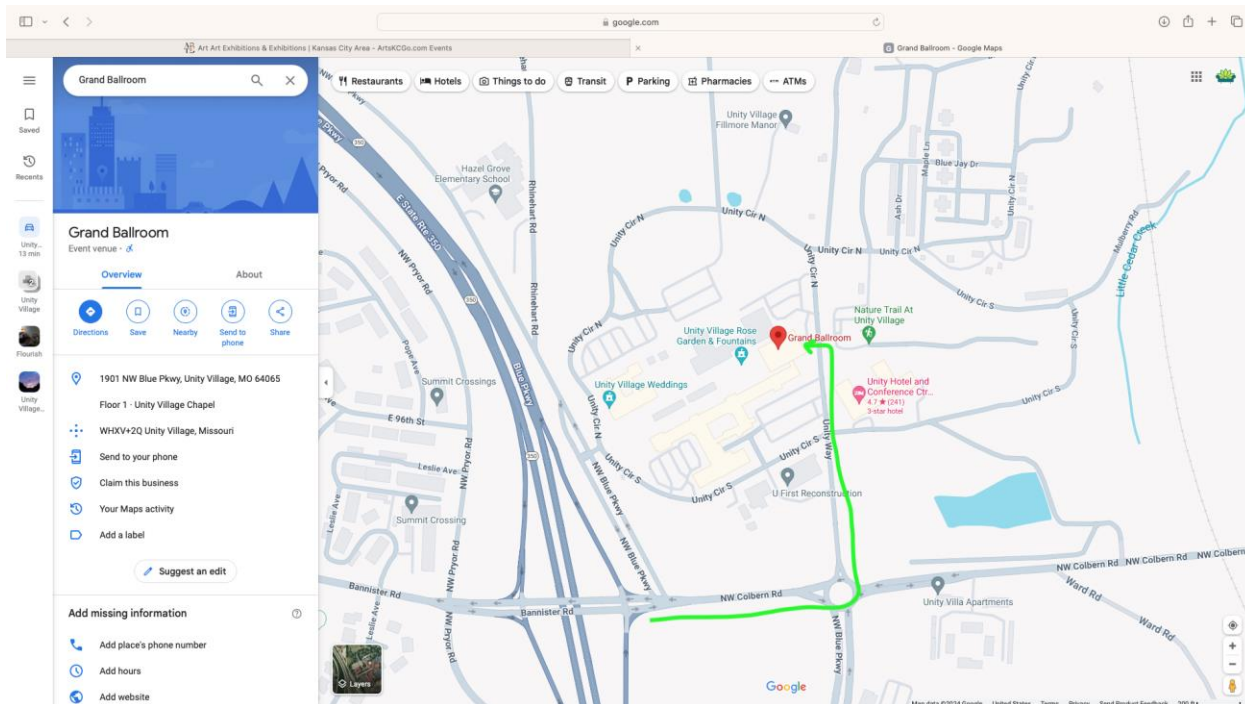

Here are directions to access the Grand Ballroom from the exit off of Colbern road, at the traffic circle. Here's the Google Maps pin: <https://maps.app.goo.gl/SqYo4x51Y43smkXVA>  
Please call Elinore Noyes directly at 501-908-3164 if you have any trouble.

**1. Exit the traffic circle onto Unity Way**

**2. Continue driving straight on Unity Way, past the hotel and conference center**

**3. Continue straight until you pass the Chapel and coffee shop**

4. Turn left after the chapel, when you see the “Banquet and Dining” sign

5. Find a parking space and enter the Grand Ballroom!